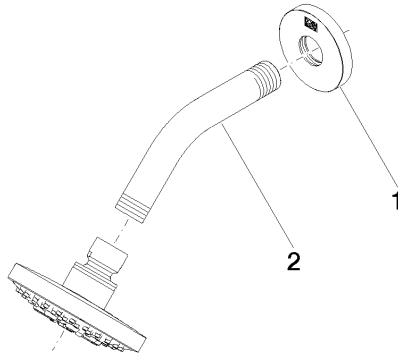

DORNBACHT YAMOU Shower head - Chrome

28 504 831

- 180-210mm projection
- ball-joint pivotable through 30°
- normal flow
- with anti-scale system
- spray head Ø 100mm
- rosette Ø 55 mm
- 1/2" connection
- max. flow 7.6 l/min
- rosette Ø 55 mm

 Chrome

28 504 831-00

 Soft Black

28 504 831-69

Recommended miscellaneous

Concealed wall elbow -

35 085 970 90

DORNBACHT YAMOU Shower head - Chrome

28 504 831

mm [inches]

Flow rate chart

Certificates

LGA_28661.

WRAS_240202028.

DORNBACHT YAMOU Shower head - Chrome

28 504 831

Spare parts list

No.	Item Number	Name	Quantity used	Delivery time
1	90 27 83 018 00-00	rosette	1	2
2	90 11 03 011 10-00	connection	1	2