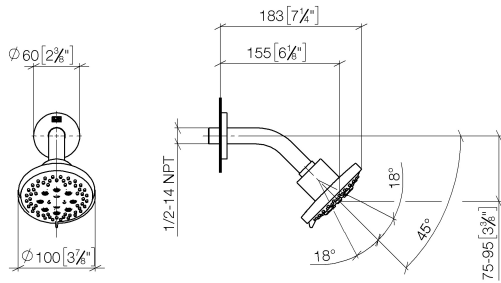

DORNBACHT YAMOU Shower head - Chrome

28 504 831

- 180-210mm projection
- ball-joint pivotable through 30°
- normal flow
- with anti-scale system
- spray head Ø 100mm
- rosette Ø 55 mm
- 1/2" connection
- max. flow 7.6 l/min
- rosette Ø 55 mm

 Chrome

28 504 831-00

 Soft Black

28 504 831-69

Recommended miscellaneous

Concealed wall elbow -

35 085 970 90

DORNBACHT YAMOU Shower head - Chrome

28 504 831

mm [inches]

Flow rate chart

Certificates

LGA_28661.

WRAS_240202028.

DORNBACHT YAMOU Shower head - Chrome

28 504 831

Spare parts list

No.	Item Number	Name	Quantity used	Delivery time
1	90 27 83 018 00-00	rosette	1	2
2	90 11 03 011 10-00	connection	1	2